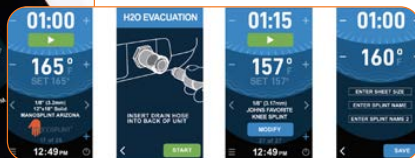

STRAVA BATH

INNOVATIVE DESIGN

The state-of-the-art Strava splint bath is the first of its kind, precisely engineered to take the guess work out for the therapist.

The Strava splint bath is made of a thermoset material, known for its insulation, flammability resistance, durability and aesthetic appeal. An easily-accessible, transparent hinged lid along with unique convection heat exchanger technology make for quick and uniform heat distribution of the water.

- Automatic on/off means unit is ready when the clinic opens and energy efficient at night when not in use
- Quick and simple water evacuation with pump/valve system
- Precise water temperature reading at +/-2°F
- Full colour, custom LCD display

Strava Splint Bath M200100607

Interactive user experience

Traditional splint bath controls are antiquated and imprecise. The user interface on the Strava splint bath has an easy to read timer and temperature always on display.